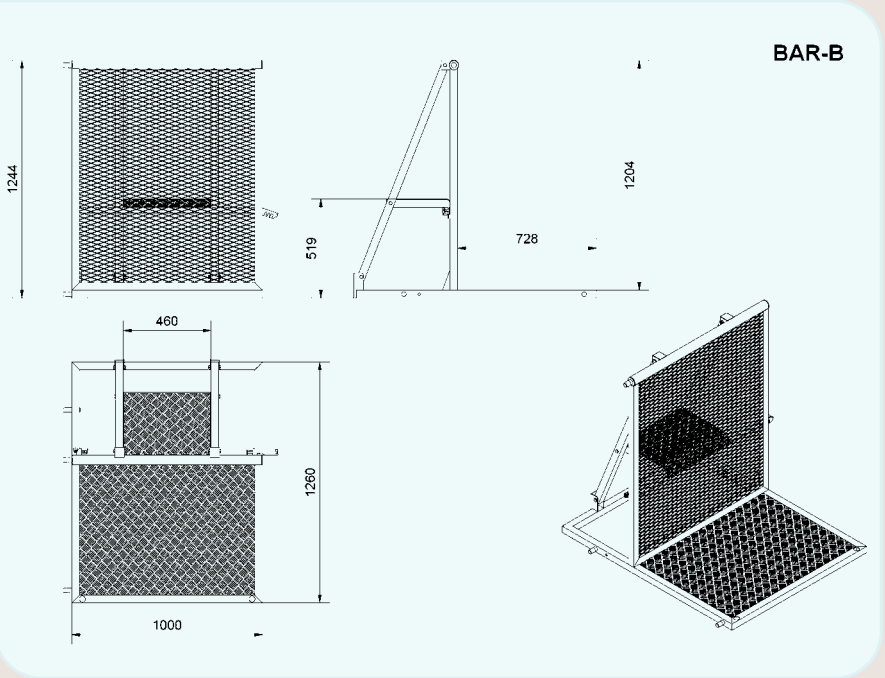

**BARRIERS**

Crowd barrier is safety solution for all visitors and working personal as well.

Aluminium barrier: weight 30 kg.

Barriers are certified for load 4,5 KN/m<sup>2</sup>

Great for – all scale indoor -outdoor concerts and events.

Bar-B

**NEW DESIGN**

Bar-D

**NEW DESIGN**