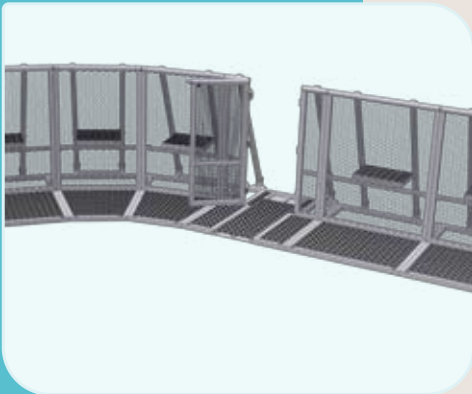

**BARRIERS**

Crowd barrier is safety solution for all visitors and working personal as well.

Aluminium barrier: weight 30 kg.

Barriers are certified for load 4,5 KN/m<sup>2</sup>

Great for – all scale indoor -outdoor concerts and events.

Bar-B

**NEW DESIGN**

Bar-D

**NEW DESIGN**