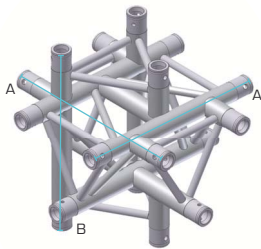

3 point / 4 point

JUNCTIONS

6 WAY TEE PIECE

Series	Code	A	B	C	Kg
3KN-22	J61	500	500	-	5,5
3K-30	J61	500	500	-	13,0
3K-40	J61	600	648	-	16,5