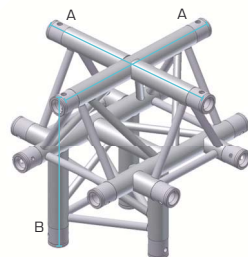

4 WAY TEE PIECE APEX DOWN

Series	Code	A	B	C	Kg
3KN-22	J42	500	500	-	4,6
3K-30	J42	500	500	-	9,2
3K-40	J42	600	500	-	11,5

4 WAY TEE PIECE APEX UP

Series	Code	A	B	C	Kg
3KN-22	J43	500	500	-	4,6
3K-30	J43	500	500	-	9,0
3K-40	J43	600	500	-	11,5

4 WAY CORNER 90° RIGHT

Series	Code	A	B	C	Kg
3KN-22	J44	500	500	-	4,6
3K-30	J44	500	500	-	9,5
3K-40	J44	500	648	-	11,5

4 WAY CORNER 90° LEFT

Series	Code	A	B	C	Kg
3KN-22	J45	500	500	-	4,6
3K-30	J45	500	500	-	9,5
3K-40	J45	500	648	-	11,5

5 WAY TEE PIECE

Series	Code	A	B	C	Kg
3KN-22	J51	500	500	500	5,0
3K-30	J51	500	500	500	11,0
3K-40	J51	600	648	500	14,5

5 WAY CROSS DOWN LEG APEX UP

Series	Code	A	B	C	Kg
3KN-22	J52	500	500	-	5,0
3K-30	J52	500	500	-	11,0
3K-40	J52	600	500	-	14,5