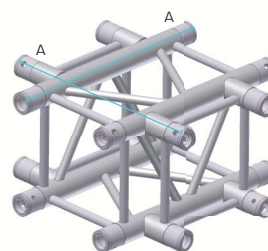

4 WAY CROSS PIECE

Series	Code	A	B	C	Kg
4KN-22	J41	500	-	-	4,5
4K-30	J41	500	-	-	9,5
4K-40	J41	600	-	-	13,5