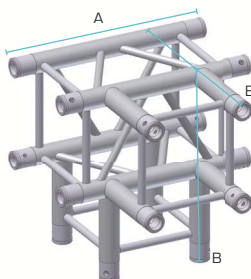

2 WAY CORNER 120°

Series	Code	A	B	C	Kg
4KN-22	J22	500	-	-	2,9
4K-30	J22	500	-	-	7,8
4K-40	J22	500	-	-	8,0

2 WAY CORNER 135°

Series	Code	A	B	C	Kg
4KN-22	J23	500	-	-	2,9
4K-30	J23	500	-	-	9,4
4K-40	J23	500	-	-	8,0

3 WAY CORNER 90°

Series	Code	A	B	C	Kg
4KN-22	J30	500	-	-	4,0
4K-30	J30	500	-	-	10,3
4K-40	J30	500	-	-	8,0

3 WAY TEE PIECE

Series	Code	A	B	C	Kg
4KN-22	J35	500	500	-	4,0
4K-30	J35	500	500	-	8,5
4K-40	J35	600	500	-	8,0