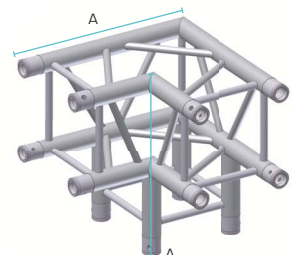

3 WAY CORNER 90°

Series	Code	A	B	C	Kg
4KN-22	J30	500	-	-	4,0
4K-30	J30	500	-	-	10,3
4K-40	J30	500	-	-	8,0