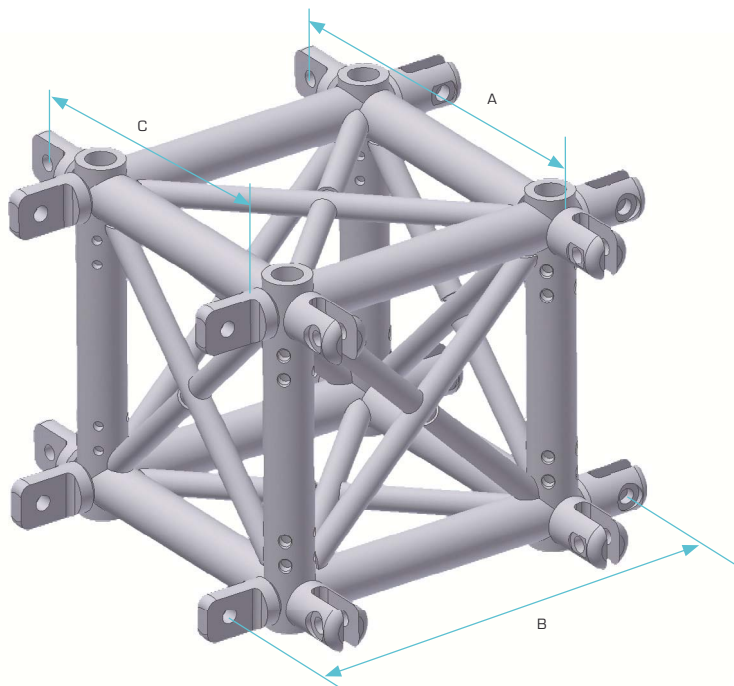

4GS-35-MC

multicube 4GS-35