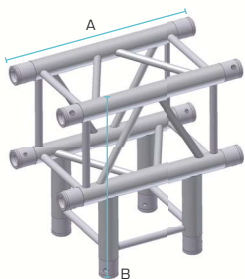

2 WAY CORNER 120°

Series	Code	A	B	C	Kg
4KN-22	J22	500	-	-	2,9
4K-30	J22	500	-	-	7,8
4K-40	J22	500	-	-	8,0

2 WAY CORNER 135°

Series	Code	A	B	C	Kg
4KN-22	J23	500	-	-	2,9
4K-30	J23	500	-	-	9,4
4K-40	J23	500	-	-	8,0

3 WAY CORNER 90°

Series	Code	A	B	C	Kg
4KN-22	J30	500	-	-	4,0
4K-30	J30	500	-	-	10,3
4K-40	J30	500	-	-	8,0

3 WAY TEE PIECE

Series	Code	A	B	C	Kg
4KN-22	J35	500	500	-	4,0
4K-30	J35	500	500	-	8,5
4K-40	J35	600	500	-	8,0