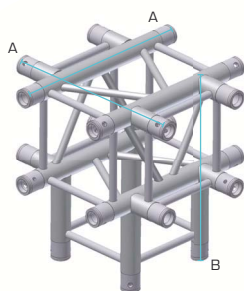

5 WAY CROSS DOWN LEG

Series	Code	A	B	C	Kg
4KN-22	J55	500	500	-	5,0
4K-30	J55	500	500	-	11,0
4K-40	J55	600	500	-	17,0