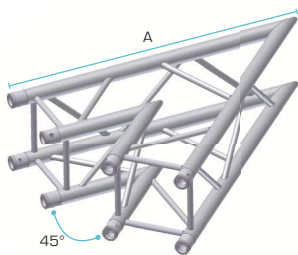

2 WAY CORNER 45°

Series	Code	A	B	C	Kg
4KN-22	J19	1000	-	-	3,5
4K-30	J19	1000	-	-	11,5
4K-40	J19	1250	-	-	9,8