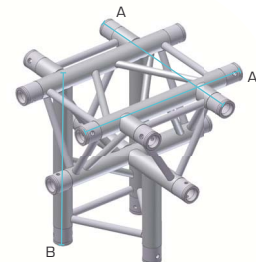

4 WAY TEE PIECE APEX DOWN

Series	Code	A	B	C	Kg
3KN-22	J42	500	500	-	4,6
3K-30	J42	500	500	-	9,2
3K-40	J42	600	500	-	11,5

4 WAY TEE PIECE APEX UP

Series	Code	A	B	C	Kg
3KN-22	J43	500	500	-	4,6
3K-30	J43	500	500	-	9,0
3K-40	J43	600	500	-	11,5

4 WAY CORNER 90° RIGHT

Series	Code	A	B	C	Kg
3KN-22	J44	500	500	-	4,6
3K-30	J44	500	500	-	9,5
3K-40	J44	500	648	-	11,5

4 WAY CORNER 90° LEFT

Series	Code	A	B	C	Kg
3KN-22	J45	500	500	-	4,6
3K-30	J45	500	500	-	9,5
3K-40	J45	500	648	-	11,5

5 WAY TEE PIECE

Series	Code	A	B	C	Kg
3KN-22	J51	500	500	500	5,0
3K-30	J51	500	500	500	11,0
3K-40	J51	600	648	500	14,5

5 WAY CROSS DOWN LEG APEX UP

Series	Code	A	B	C	Kg
3KN-22	J52	500	500	-	5,0
3K-30	J52	500	500	-	11,0
3K-40	J52	600	500	-	14,5