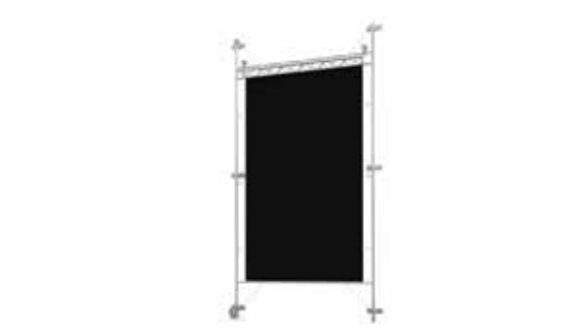

BAN OW 1 - M290 SINGLE BANNER FRAME

width	3000 mm	118.11"	length	200 mm	7.87"	height	5500 mm	216.54"