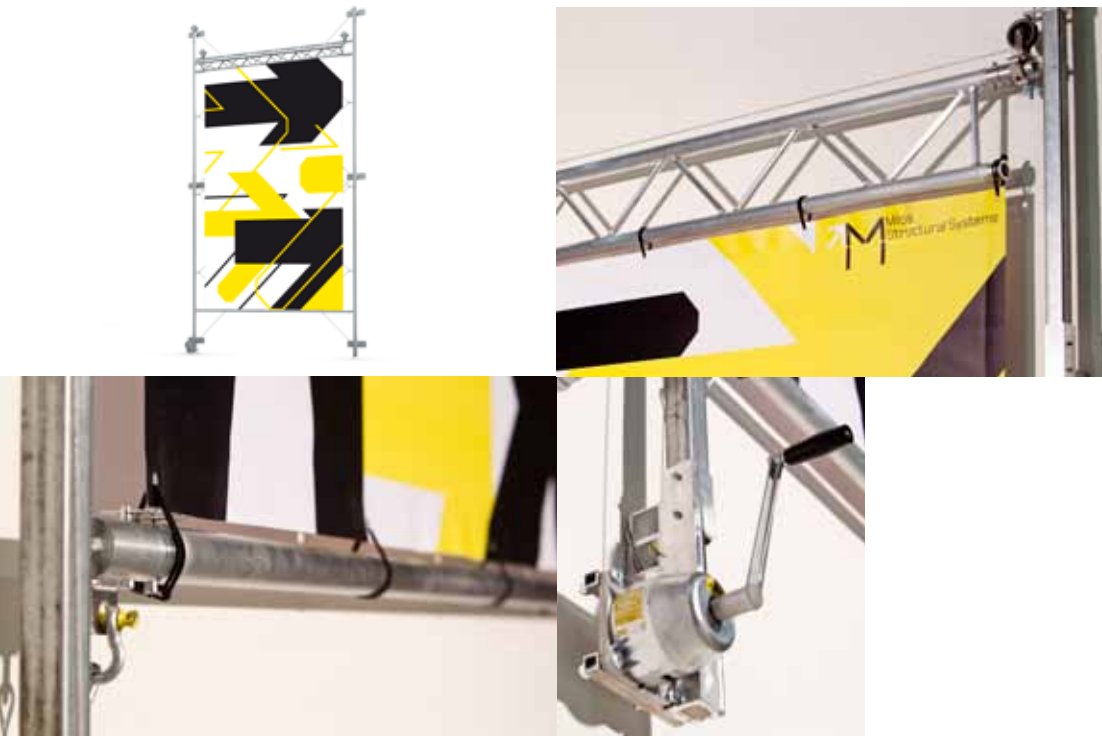

Banner Frames – for banner campaigns

» Banner Frames – for banner campaigns

Make it a Banner Campaign with Milos!

With Milos Banner Frames for indoor or outdoor use, your message will be unmistakable. Be it a giant outdoor banner or an eye-catching indoor banner, Milos offers a wide selection of both two and three dimensional structures which can be fitted with a variety of materials for displaying your message. Our biggest outdoor banner frames accommodate graphics as large as 16m wide x 9m tall (52.49" x 29.53").

BAN OW 1 - M290 Single Banner Frame

outdoor

M290 Single banner frame and M290 Quatro banner frame for wall mounting. You would like to show banner of different sizes? No problem! Here you can adjust the height of the frame individually. (BAN OW1, BAN OW2)

Ban OW 1 - M290 Single Banner Frame

- width 3000 mm (118.11")
- depth 200 mm (7.87")
- height 5500 mm (216.54")

BAN 011 - M290 Trio Banner Frame

outdoor

M290 Trio banner frame, for wall-mounting. Achieves up to 9 meters (29.52") width and 7 meters (22.97") height. (BAN 011, BAN 012)

Ban 011 - M290 Trio Banner frame

- width 6800 mm (267.72")
- depth 300 mm (11.81")
- height 3100 mm (122.05")

BAN 030 - Quatro Banner Frame

outdoor

M290 Quatro banner frames, two-dimensional, for free-standing, also in foldable version. The extremely stable structure carries banners of more than 80 square metres! (BAN 020, BAN 030, BAN 040, BAN 050)