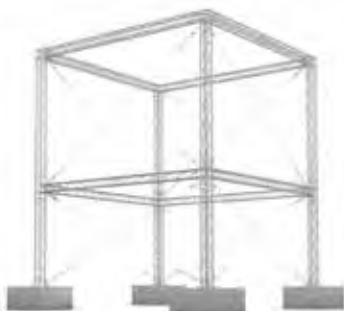

BAN OW 1 - M290 Single Banner Frame

outdoor

M290 Single banner frame and M290 Quatro banner frame for wall mounting. You would like to show banner of different sizes? No problem! Here you can adjust the height of the frame individually. (BAN OW1, BAN OW2)

BAN O12 - M290 TRIO BANNER FRAME width 9000 mm 354.33" length 300 mm 11.81" height 7000 mm 275.59"

BAN O20 - M290 QUATRO BANNER FRAME width 9000 mm 354.33" length 300 mm 11.81" height 7010 mm 275.98"

BAN O30 - M290 QUATRO BANNER FRAME width 11500 mm 452.76" length 3100 mm 122.05" height 7300 mm 287.40"

BAN O40 - M290 QUATRO BANNER FRAME (FOLDABLE) width 9000 mm 354.33" length 300 mm 11.81" height 7000 mm 275.59"

BAN 050 - M290 QUATRO BANNER FRAME (FOLDABLE) width 9000 mm 354.33" length 300 mm 11.81" height 7300 mm 287.40"

BAN 060 - M290 QUATRO BANNER FRAME width 8000 mm 314.96" length 8000 mm 314.96" height 8010 mm 315.35"

BAN 070 - M290 QUATRO BANNER FRAME width 4200 mm 165.35" length 2010 mm 79.13" height 8100 mm 318.90"