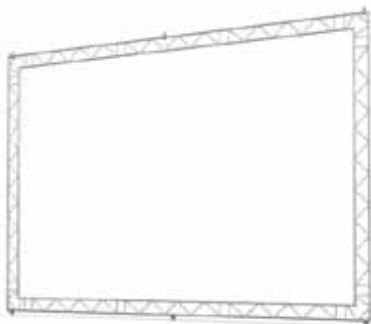

BAN I31 – M290 DUO BANNER FRAME width 7000 mm 275.59" length 100 mm 3.94" height 5000 mm 196.85"