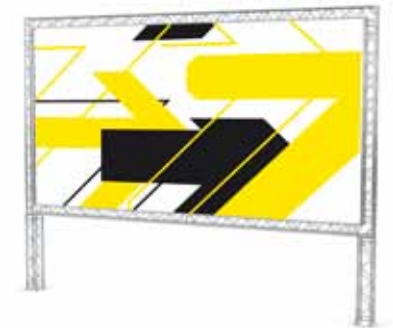

Ban OW 1 - M290 Single Banner Frame

- width 3000 mm (118.11")
- depth 200 mm (7.87")
- height 5500 mm (216.54")

BAN 011 - M290 Trio Banner Frame

outdoor

M290 Trio banner frame, for wall-mounting. Achieves up to 9 meters (29.52") width and 7 meters (22.97") height. (BAN 011, BAN 012)

Ban 011 - M290 Trio Banner frame

- width 6800 mm (267.72")
- depth 300 mm (11.81")
- height 3100 mm (122.05")

BAN 030 - Quatro Banner Frame

outdoor

M290 Quatro banner frames, two-dimensional, for free-standing, also in foldable version. The extremely stable structure carries banners of more than 80 square metres! (BAN 020, BAN 030, BAN 040, BAN 050)

BAN 040 - Quatro Banner Frame

outdoor, foldable

Ban 030 - M290 Quatro Banner frame

- width 11500 mm (452.76")
- depth 3100 mm (122.05")
- height 7300 mm (287.40")

Ban 040 - M290 Quatro Banner frame (foldable)

- width 9000 mm (354.33")
- depth 300 mm (11.81")
- height 7000 mm (275.59")

BAN 060 - M290 Trio Banner Frame

outdoor

M290 Quatro and trio banner frames, three-dimensional, free-standing, with ballast. Extra large outdoor structure ensures your message won't be missed. Three or four sides for multi-directional marketing. (BAN 060, BAN 070, BAN 080)