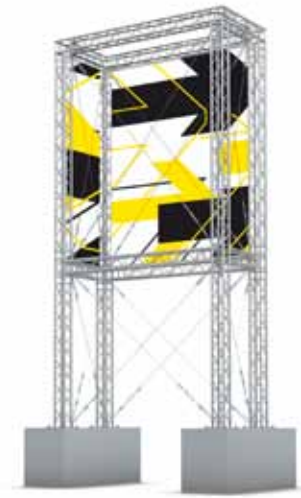

Ban OW 1 - M290 Single Banner Frame

- width 3000 mm (118.11")
- depth 200 mm (7.87")
- height 5500 mm (216.54")

BAN 011 - M290 Trio Banner Frame

outdoor

M290 Trio banner frame, for wall-mounting. Achieves up to 9 meters (29.52") width and 7 meters (22.97") height. (BAN 011, BAN 012)

Ban 011 - M290 Trio Banner frame

- width 6800 mm (267.72")
- depth 300 mm (11.81")
- height 3100 mm (122.05")

BAN 030 - Quatro Banner Frame

outdoor

M290 Quatro banner frames, two-dimensional, for free-standing, also in foldable version. The extremely stable structure carries banners of more than 80 square metres! (BAN 020, BAN 030, BAN 040, BAN 050)

- width 9000 mm (354.33")
- depth 300 mm (11.81")
- height 7000 mm (275.59")

BAN 060 - M290 Trio Banner Frame

outdoor

M290 Quatro and trio banner frames, three-dimensional, free-standing, with ballast. Extra large outdoor structure ensures your message won't be missed. Three or four sides for multi-directional marketing. (BAN 060, BAN 070, BAN 080)

BAN 060 - M290 Trio Banner frame

- width 8000 mm (314.96")
- depth 8000 mm (314.96")
- height 8010 mm (315.35")

BAN 070 - M290 Quatro Banner Frame

outdoor

Ban 070 - M290 Quatro Banner frame

- width 4200 mm (165.35")
- depth 2010 mm (79.13")
- height 8100 mm (318.90")