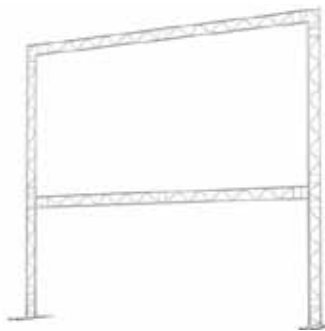

Ban I40 - M290 Duo Banner frame

- width 7000 mm (275.59")
- depth 1700 mm (66.93")
- height 5000 mm (196.85")

Brands and publicity

Banner frames

Milos offers a wide range of outdoor and indoor banner frames and structures to help customers or potential buyers take notice.

Our frames and structures are lightweight and easy to handle and store. They offer extremely quick and simple assembly without the use of tools.

BAN I11 – M290 SINGLE BANNER FRAME width 3000 mm 118.11" length 100 mm 3.94" height 3000 mm 118.11"

BAN I20 – M290 SINGLE BANNER FRAME width 3000 mm 118.11" length 150 mm 5.91" height 3000 mm 118.11"

BAN I31 – M290 DUO BANNER FRAME width 7000 mm 275.59" length 100 mm 3.94" height 5000 mm 196.85"

BAN I40 – M290 DUO BANNER FRAME width 7000 mm 275.59" length 1700 mm 66.93" height 5000 mm 196.85"

BAN I50 – M290 DUO BANNER FRAME width 7000 mm 275.59" length 1500 mm 59.06" height 6500 mm 255.91"

BAN I60 – M290 DUO BANNER FRAME width 8400 mm 330.71" length 1500 mm 59.06" height 5500 mm 216.54"

BAN O11 – M290 TRIO BANNER FRAME width 6800 mm 267.72" length 300 mm 11.81" height 3100 mm 122.05"