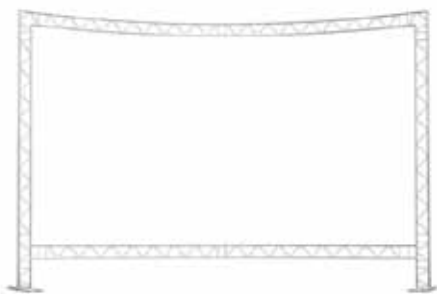

Ban I40 - M290 Duo Banner frame

- width 7000 mm (275.59")
- depth 1700 mm (66.93")
- height 5000 mm (196.85")

Brands and publicity

Banner frames

Milos offers a wide range of outdoor and indoor banner frames and structures to help customers or potential buyers take notice.

Our frames and structures are lightweight and easy to handle and store. They offer extremely quick and simple assembly without the use of tools.

BAN I11 – M290 SINGLE BANNER FRAME width 3000 mm 118.11" length 100 mm 3.94" height 3000 mm 118.11"

BAN I20 – M290 SINGLE BANNER FRAME width 3000 mm 118.11" length 150 mm 5.91" height 3000 mm 118.11"

BAN I31 – M290 DUO BANNER FRAME width 7000 mm 275.59" length 100 mm 3.94" height 5000 mm 196.85"

BAN I40 – M290 DUO BANNER FRAME width 7000 mm 275.59" length 1700 mm 66.93" height 5000 mm 196.85"

BAN I50 – M290 DUO BANNER FRAME width 7000 mm 275.59" length 1500 mm 59.06" height 6500 mm 255.91"

BAN I60 – M290 DUO BANNER FRAME width 8400 mm 330.71" length 1500 mm 59.06" height 5500 mm 216.54"

BAN O11 – M290 TRIO BANNER FRAME width 6800 mm 267.72" length 300 mm 11.81" height 3100 mm 122.05"