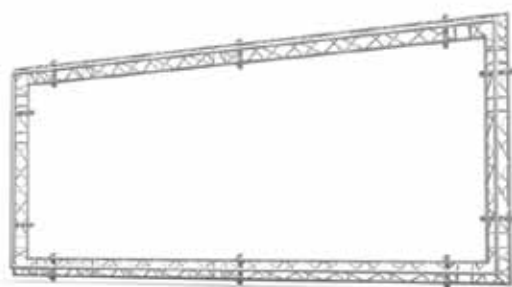

Our frames and structures are lightweight and easy to handle and store. They offer extremely quick and simple assembly without the use of tools.

BAN I11 – M290 SINGLE BANNER FRAME width 3000 mm 118.11" length 100 mm 3.94" height 3000 mm 118.11"

BAN I20 – M290 SINGLE BANNER FRAME width 3000 mm 118.11" length 150 mm 5.91" height 3000 mm 118.11"

BAN I31 – M290 DUO BANNER FRAME width 7000 mm 275.59" length 100 mm 3.94" height 5000 mm 196.85"

BAN I40 – M290 DUO BANNER FRAME width 7000 mm 275.59" length 1700 mm 66.93" height 5000 mm 196.85"

BAN I50 – M290 DUO BANNER FRAME width 7000 mm 275.59" length 1500 mm 59.06" height 6500 mm 255.91"

BAN I60 – M290 DUO BANNER FRAME width 8400 mm 330.71" length 1500 mm 59.06" height 5500 mm 216.54"

BAN O11 – M290 TRIO BANNER FRAME width 6800 mm 267.72" length 300 mm 11.81" height 3100 mm 122.05"

BAN O12 - M290 TRIO BANNER FRAME width 9000 mm 354.33" length 300 mm 11.81" height 7000 mm 275.59"

BAN O20 - M290 QUATRO BANNER FRAME width 9000 mm 354.33" length 300 mm 11.81" height 7010 mm 275.98"

BAN O30 - M290 QUATRO BANNER FRAME width 11500 mm 452.76" length 3100 mm 122.05" height 7300 mm 287.40"