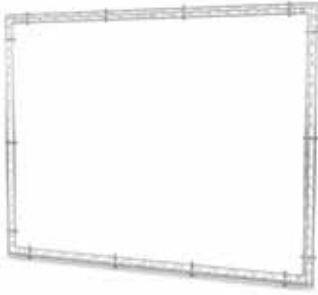

Ban I40 - M290 Duo Banner frame

- width 7000 mm (275.59")
- depth 1700 mm (66.93")
- height 5000 mm (196.85")

Brands and publicity

Banner frames

Milos offers a wide range of outdoor and indoor banner frames and structures to help customers or potential buyers take notice.

BAN I20 – M290 SINGLE BANNER FRAME width 3000 mm 118.11" length 150 mm 5.91" height 3000 mm 118.11"

BAN I31 – M290 DUO BANNER FRAME width 7000 mm 275.59" length 100 mm 3.94" height 5000 mm 196.85"

BAN I40 – M290 DUO BANNER FRAME width 7000 mm 275.59" length 1700 mm 66.93" height 5000 mm 196.85"

BAN I50 – M290 DUO BANNER FRAME width 7000 mm 275.59" length 1500 mm 59.06" height 6500 mm 255.91"

BAN I60 – M290 DUO BANNER FRAME width 8400 mm 330.71" length 1500 mm 59.06" height 5500 mm 216.54"

BAN O11 – M290 TRIO BANNER FRAME width 6800 mm 267.72" length 300 mm 11.81" height 3100 mm 122.05"

BAN O12 - M290 TRIO BANNER FRAME width 9000 mm 354.33" length 300 mm 11.81" height 7000 mm 275.59"

BAN O20 - M290 QUATRO BANNER FRAME width 9000 mm 354.33" length 300 mm 11.81" height 7010 mm 275.98"

BAN O30 - M290 QUATRO BANNER FRAME width 11500 mm 452.76" length 3100 mm 122.05" height 7300 mm 287.40"